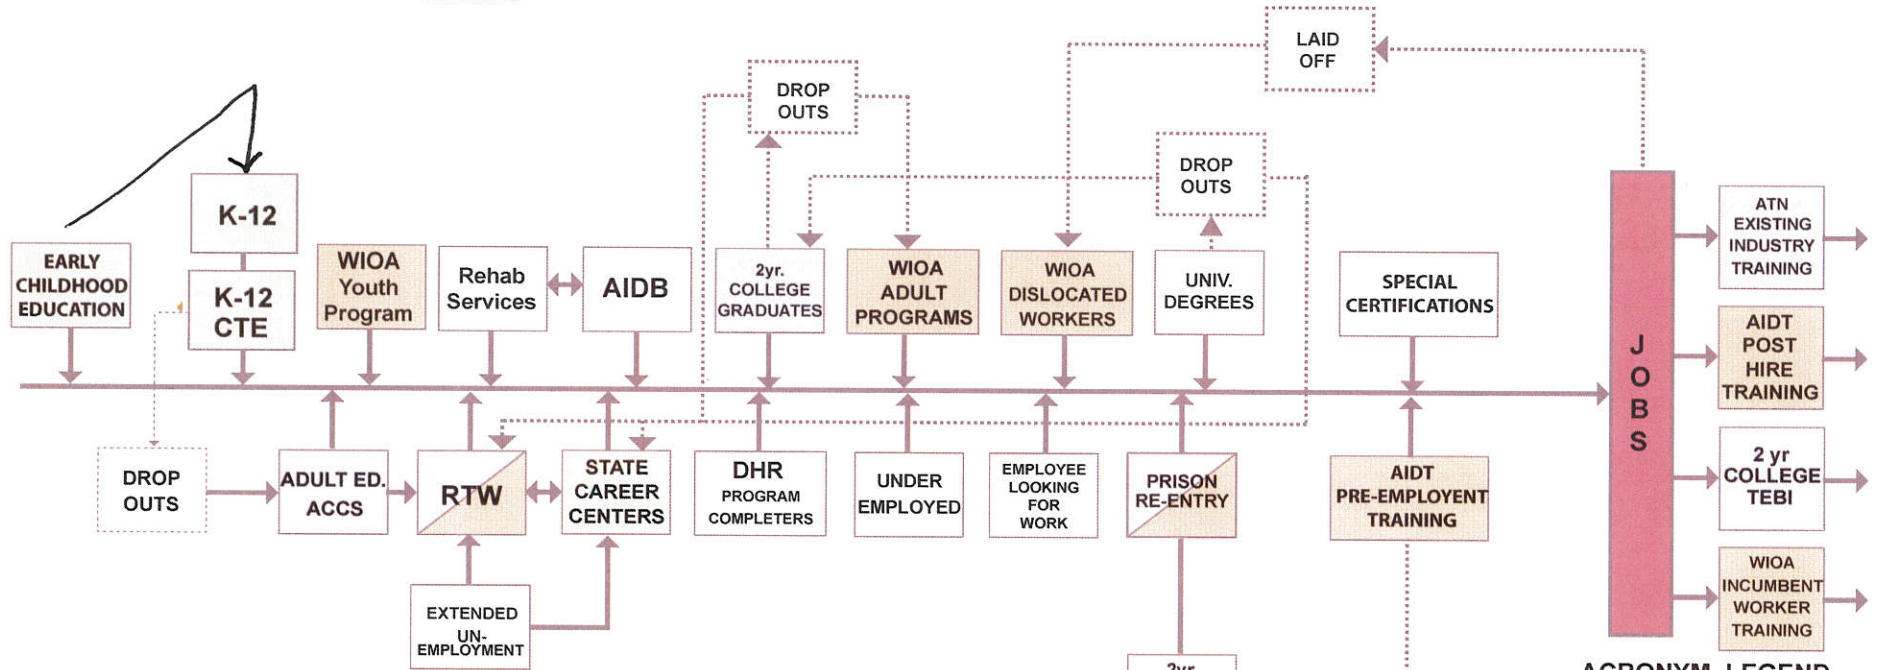

WORKFORCE DEVELOPMENT PIPELINE

COLOR LEGEND

	ACCS Chancellor
	State Superintendant
	Commerce Secretary
	Labor Commissioner

ACRONYM LEGEND

RTW	= Ready To Work
ATN	= Al. Technology Network
AIDT	= Al. Ind. Development Training
TEBI	= Training For Existing Business & Industry
DHR	= Dept. of Human Resources
WIOA	= Workforce Innovations Opportunities Act
CTE	= Career Tech Education
ACCS	= Al. Community College System
AIDB	= Al. Institute for The Deaf & Blind

DRAFT